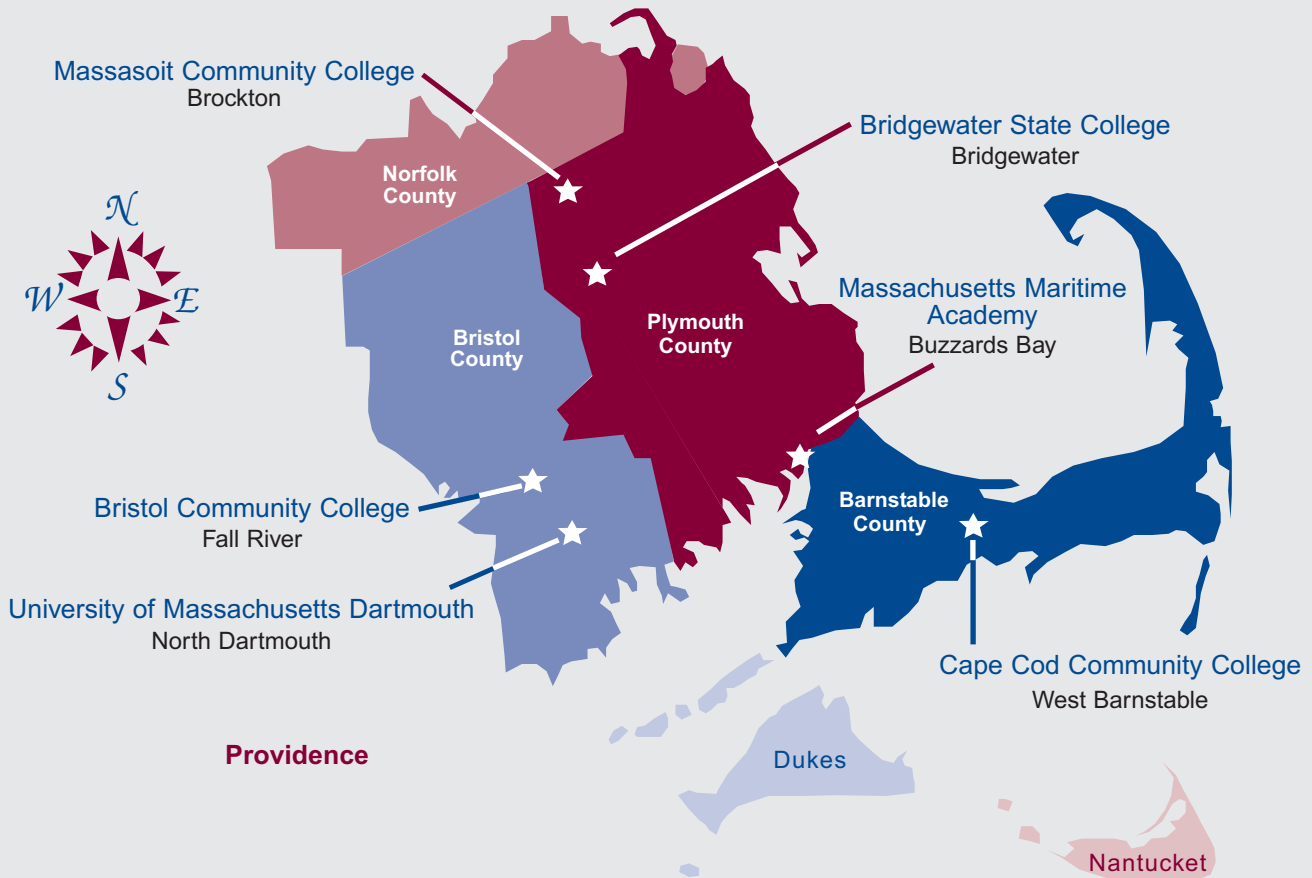

# CONNECT

A Southeastern Massachusetts  
Public Higher Education  
Partnership

## CAREER NETWORK

The CONNECT Career Network was created to assist those academic professionals who have life partners who also have chosen academic career paths or who have elected to work in the higher education environment. Our goal is to provide information that will assist in job searches for these dual, higher education career partners.

### Boston

## CAREER NETWORK

*CONNECT is a partnership of public higher education institutions in Southeastern Massachusetts. Established in January 2003, CONNECT has two basic goals: to improve the quality, accessibility and affordability of higher education; and to advance the economic, educational and cultural life of Southeastern Massachusetts.*